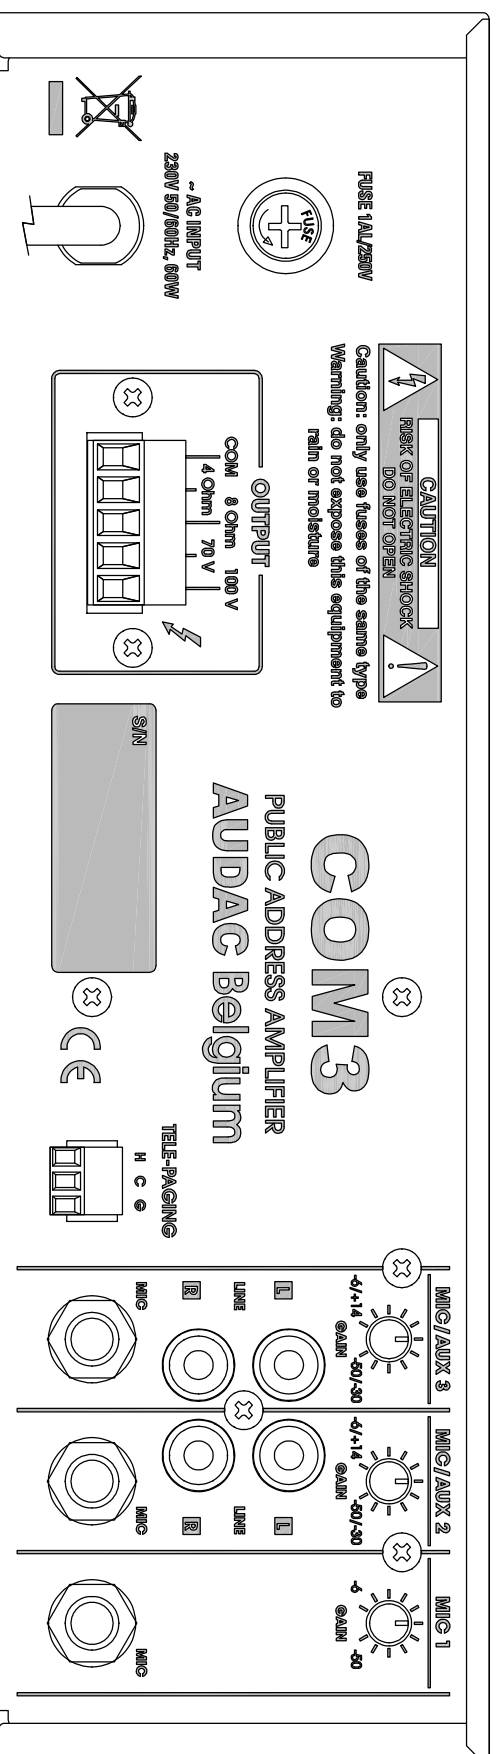

COM3

AUDAC

COM3

Product description:
PUBLIC ADDRESS AMPLIFIER 30W 100V

Weight:

4,5 kg

Outer dimensions:
(w x h x d)

270 X 76 X 230

Unit height:

N/A

AUDAC